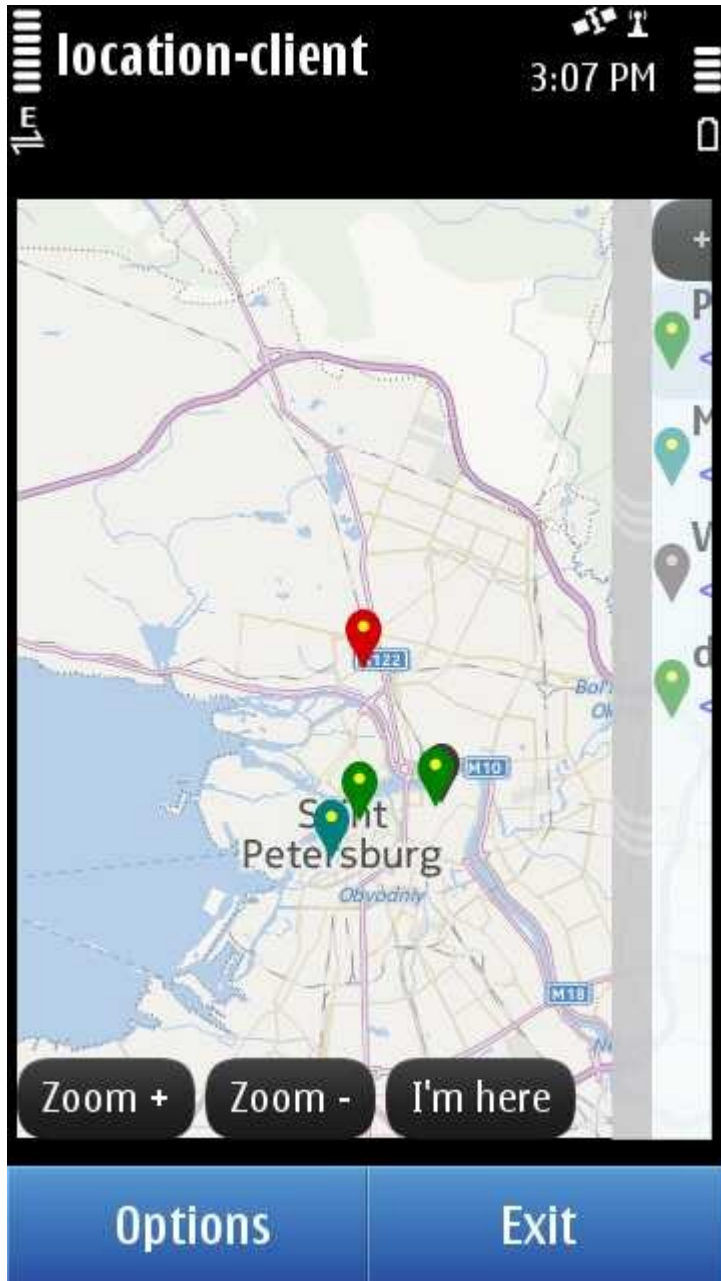

Rename

Choose

Watch

Point

Settings

Allow

Interval

1-30min