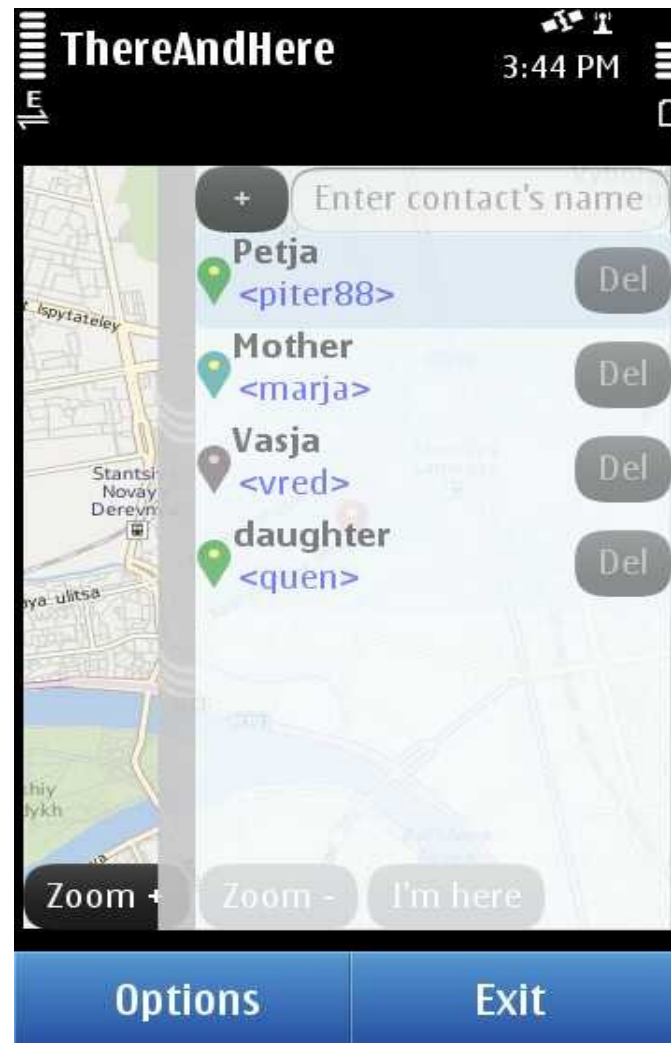

Location-based service for tracking ThereAndHere

There
nd
Here

Regina Dorokhova
Open Source & Linux Lab
<http://osll.fruct.org>

Applications

Family

Friends

Business

There
nd
Here

Internet

&

GPS

There

Here

-piter88
-Ok!

-What's your nick
in ThereAndHere?

-I have added
you to my
contact list

Rename

Choose

Watch

Point

Settings

Allow

Interval

1-30min