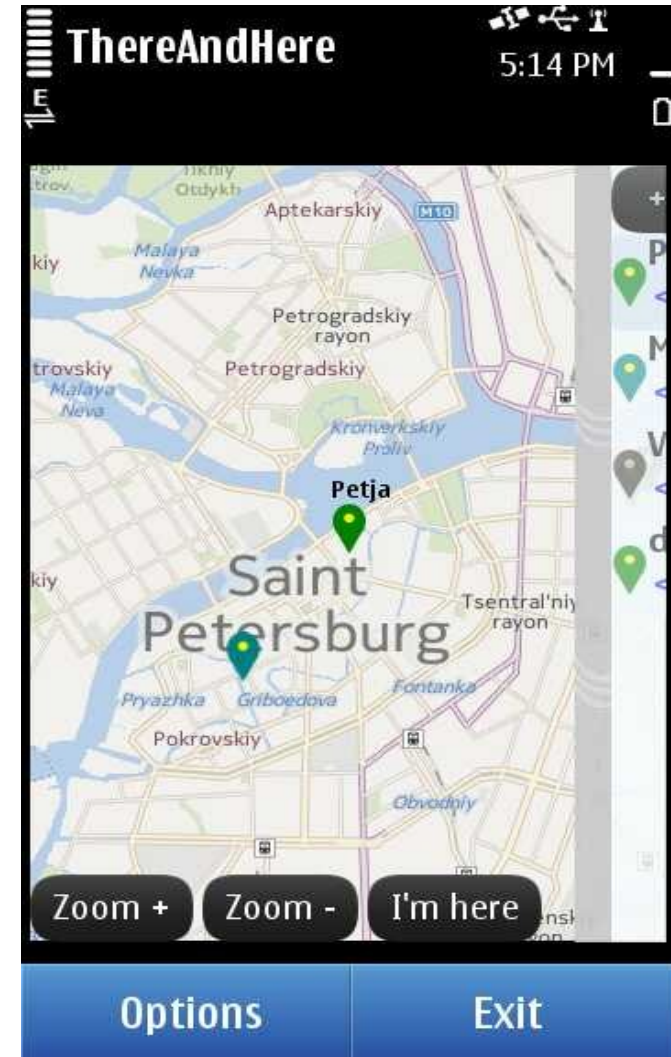

Internet

&

GPS

There

Here

-piter88
-Ok!

-What's your nick
in ThereAndHere?

-I have added
you to my
contact list

Rename

Choose

Watch

Point

Settings

Allow

Interval

1-30min