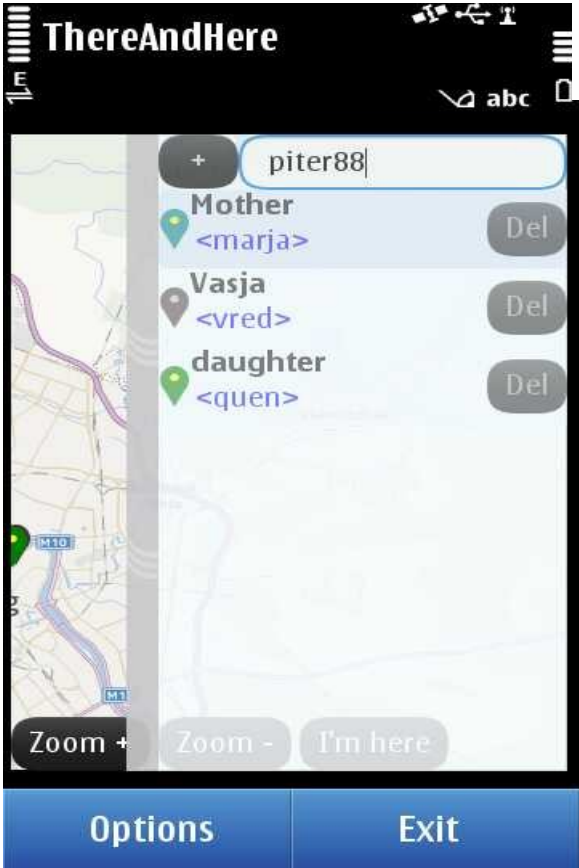

Location-based service for tracking ThereAndHere

There
nd
Here

Regina Dorokhova
Open Source & Linux Lab
<http://osll.fruct.org>

Applications

Family

Friends

Business

There
nd
Here

Internet

&

GPS

There

Here

-piter88
-Ok!

-What's your nick
in ThereAndHere?

-I have added
you to my
contact list

Rename

Choose

Watch

Point

Settings

Allow

Interval

1-30min