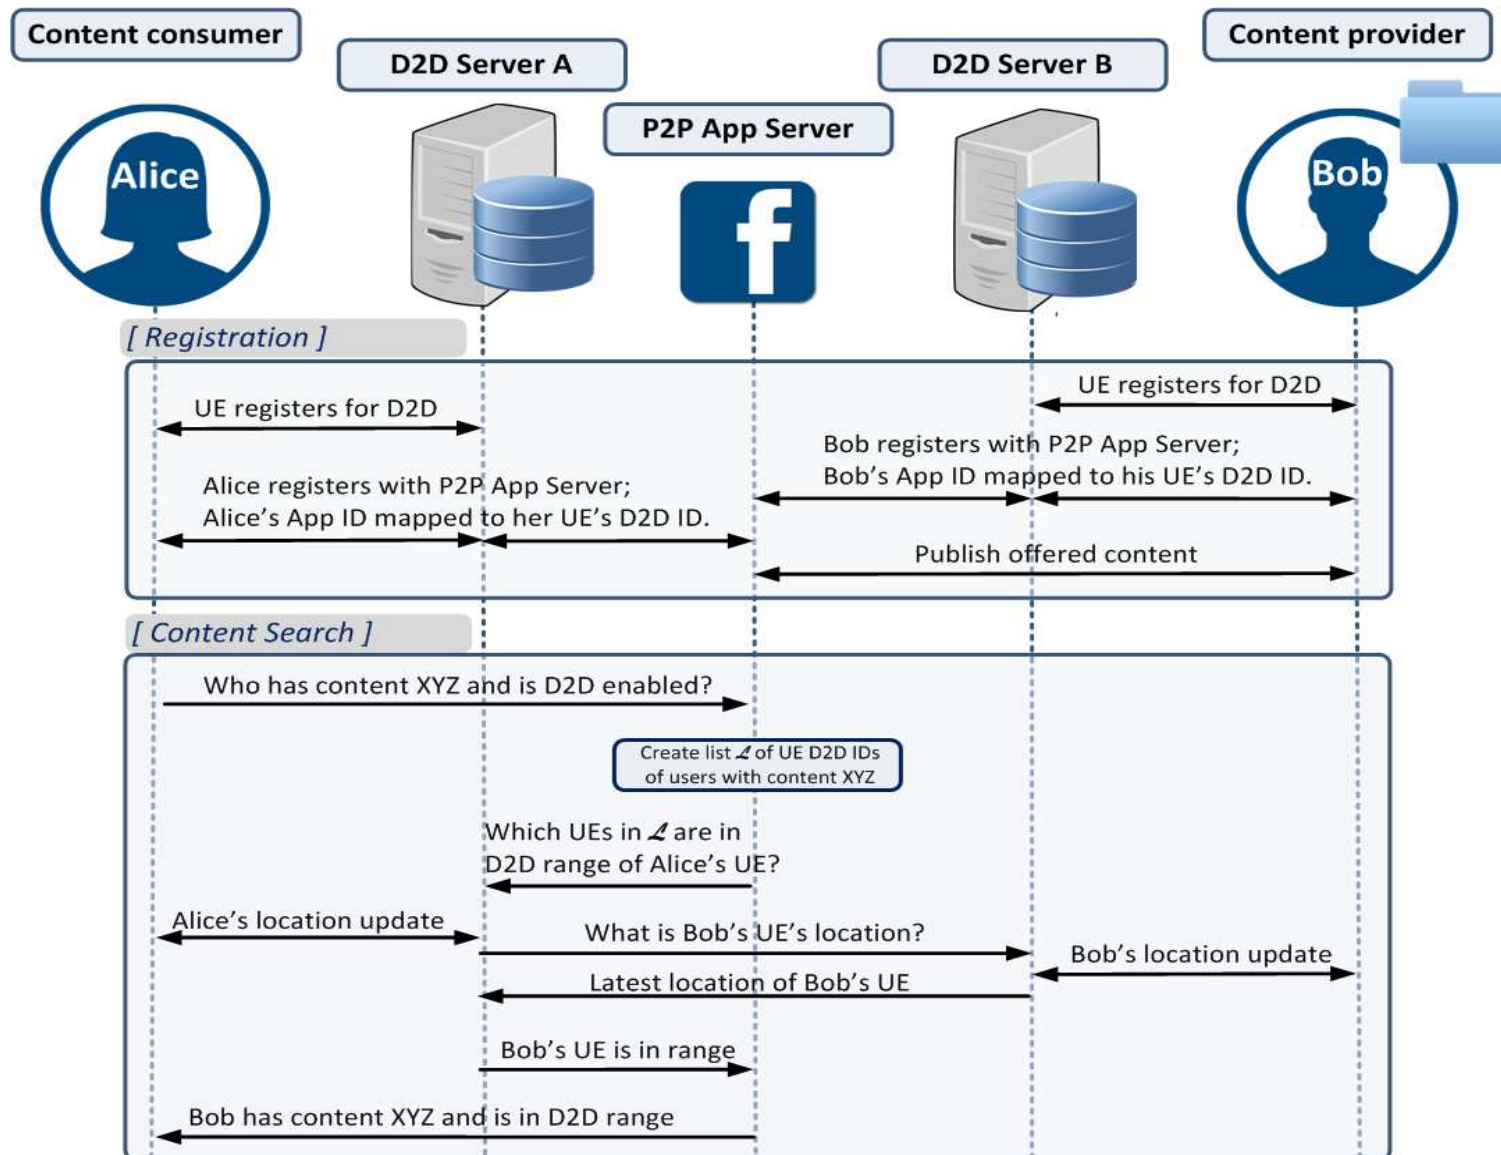

S. Andreev, A. Pyattaev, K. Johansson, O. Galinina, and Y. Koucheryavy, IEEE Communications Magazine, April, 2014.