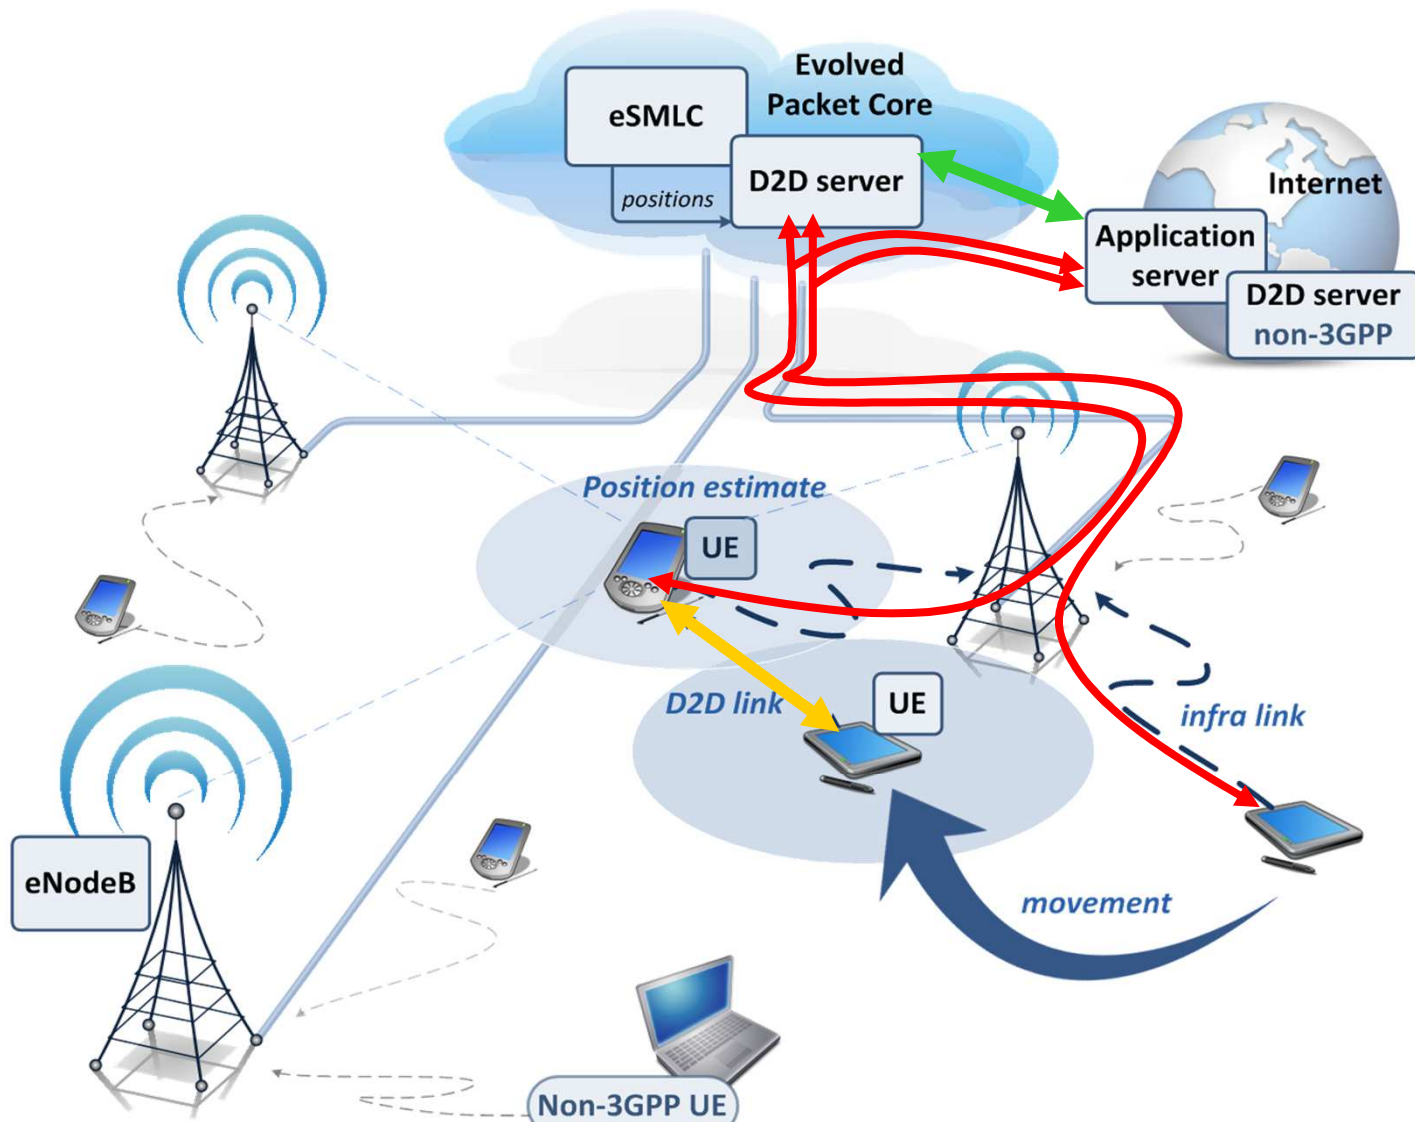

LTE-Assisted WiFi Direct

Cellular Traffic Offloading onto WiFi Direct

15th FRUCT Conference

Jussi Niutanen, PhD student at Tampere University of Technology, Intel Finland

Intel Information Technology

TAMPERE UNIVERSITY OF TECHNOLOGY

The cellular problem

- Mobile traffic doubles annually
- Density of nodes expected to skyrocket w/ IOT
- Diversity of service requirements increasing from variation in devices, apps, usages, etc.

Future needs

- Uniform network experience
- Establish context aware services.
- Fulfill needs for Quality of Experience

Example Use Cases for Device-to-Device communication

- Voice service
- Multimedia content sharing
- Group multicast
- Gaming
- Context-aware applications
- Safety and privacy applications