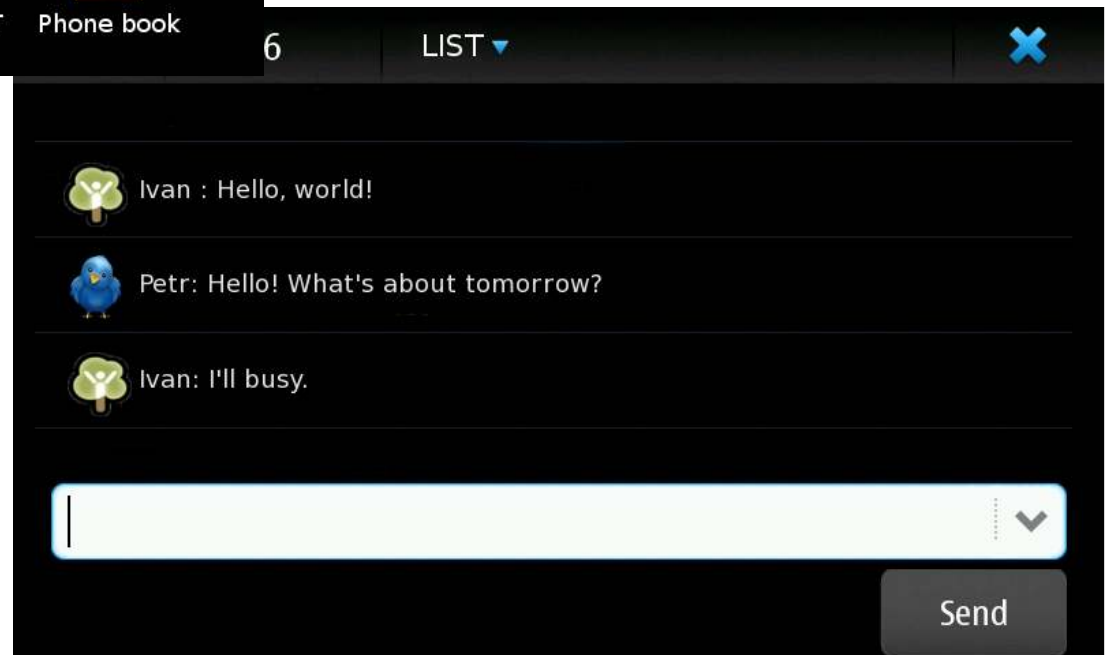

UI experience