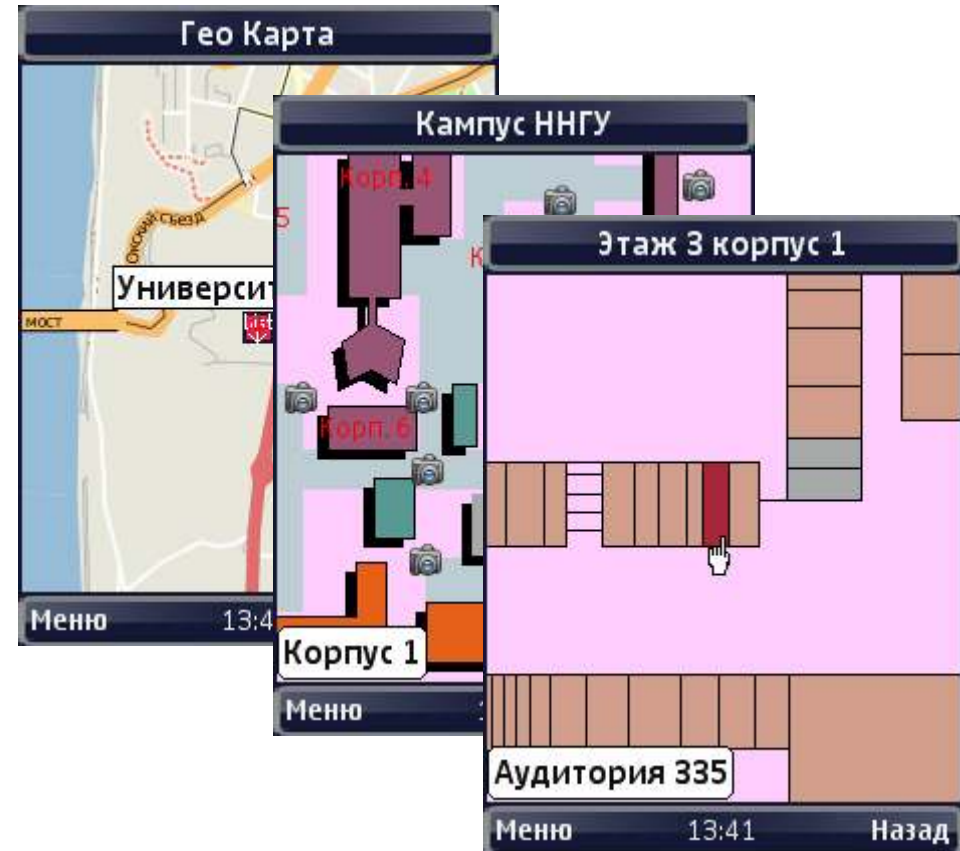

# LIST Service

- Location-based service that allows mobile devices users to get detailed information about complex indoor and outdoor environment.

# Comparison

GOOGLE maps  
macro-level information  
city->street->building

LIST  
micro-level information  
building->floor->room  
->object