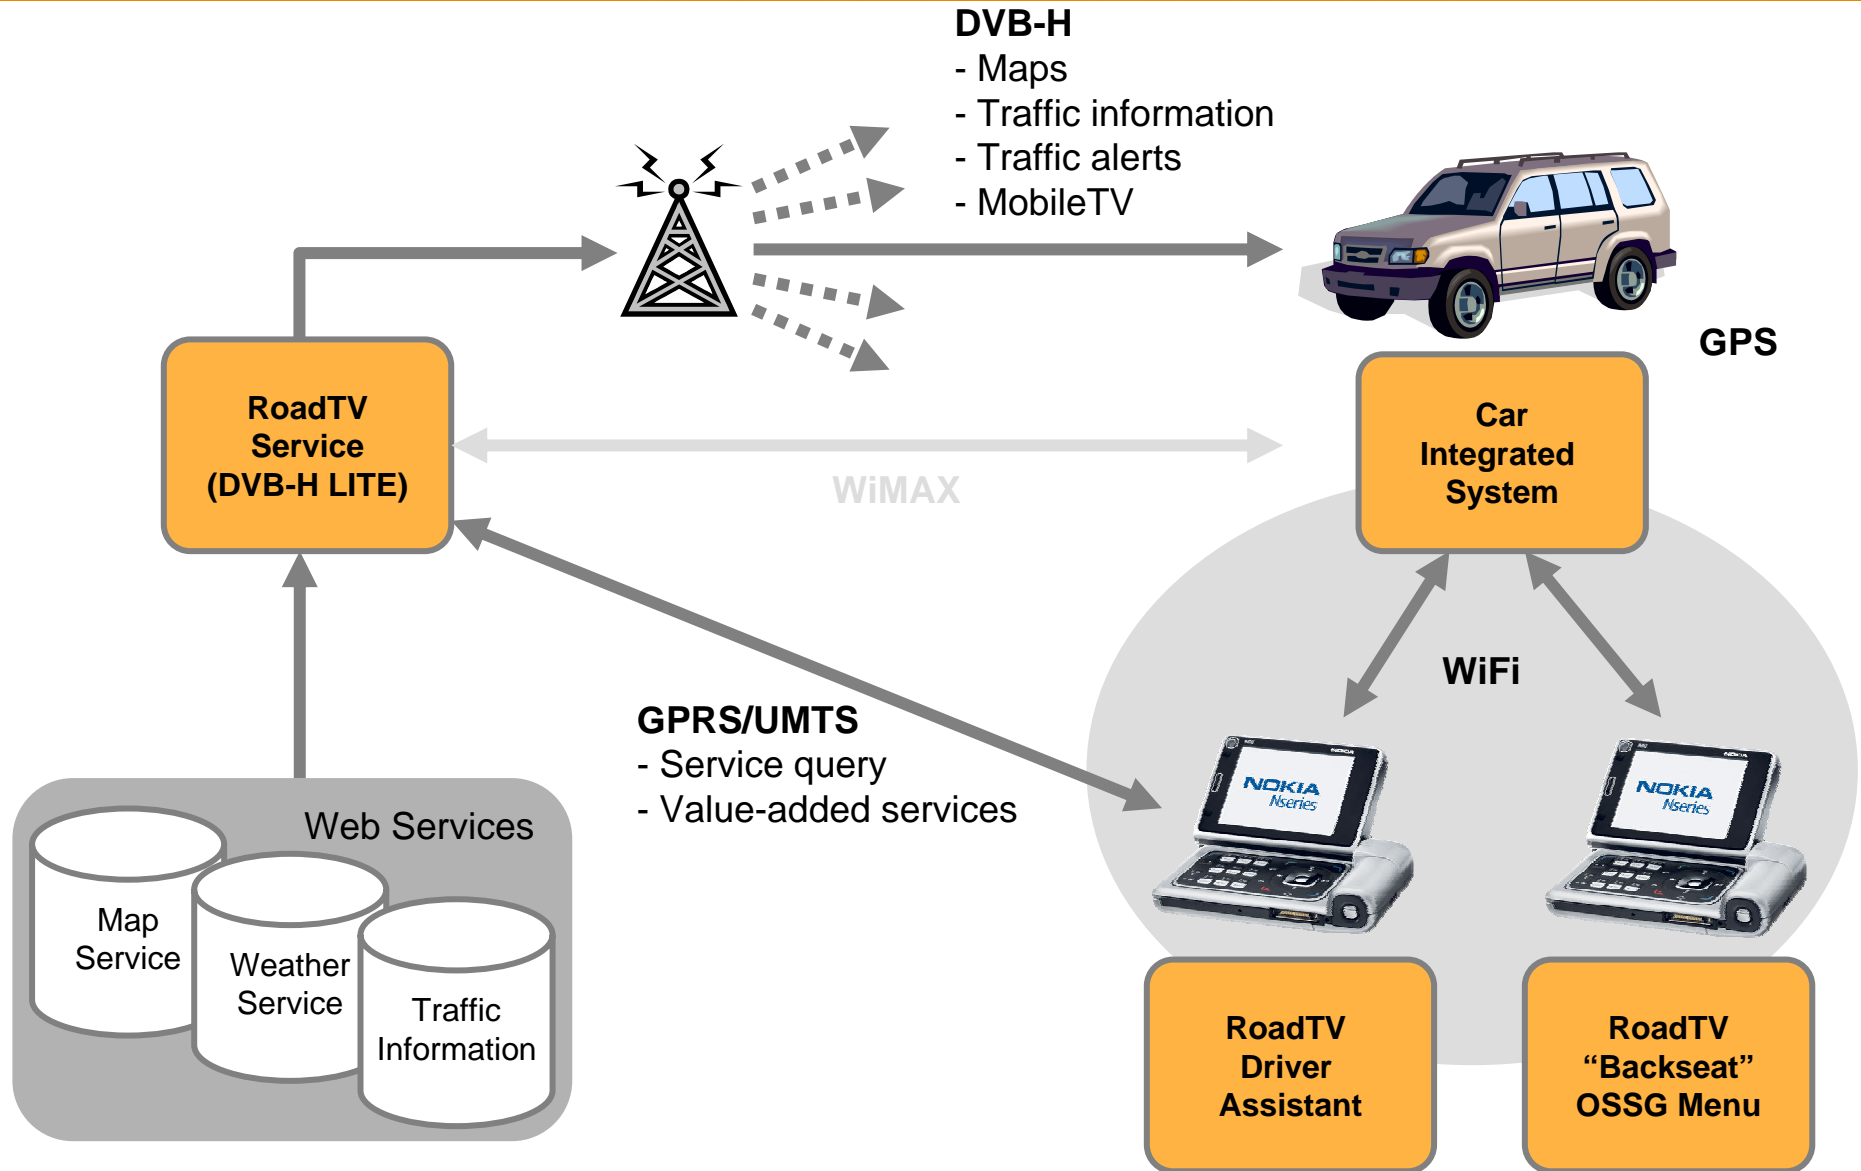

## DVB-H LITE

- Light R&D and promotion platform for DVB-H services
- Service system combines broadcast, cellular and fixed networks
- Originates in DVB-H and general network convergence research
- Enables studies and research of novel service concepts
- Easy-to-use and flexible interface for commercial studies
- Consists of
  - ESG LITE – ESG Generator
  - Flute LITE – Filecast Server
  - IPE LITE – IP Encapsulator
  - LITE Communication Server – Support for point-to-point communication

### – Client application extension for DVB-H LITE

- High level convergence of cellular, fixed and broadcast networks
- User interface and content delivery system for DVB-H LITE
- One user interface for all services in all available networks
  - Aimed at service and networks operators
  - A tool for providing relevant and contextualized information (services) to users through multiple networks
- Client side Network Manager provides “Multi-network Roaming”
  - Discovery of available networks (broadcast and point-to-point)
  - Providing a list of services available on a given network

## 2. ITS development utilizing DVB-H LITE The RoadTV Concept

## RoadTV Pilot Configuration

- Diversity receiving of DVB-H signal using USB DVB-T receivers (3)
- Laptop computer running Linux OS
- Bluetooth GPS receivers connected to mobile phones or Cardbus GPS receivers connected to laptop
- WiFi Access Point providing connection to client devices (using http protocol)
- Nokia E60, E61 and N92 mobile phones used as client devices