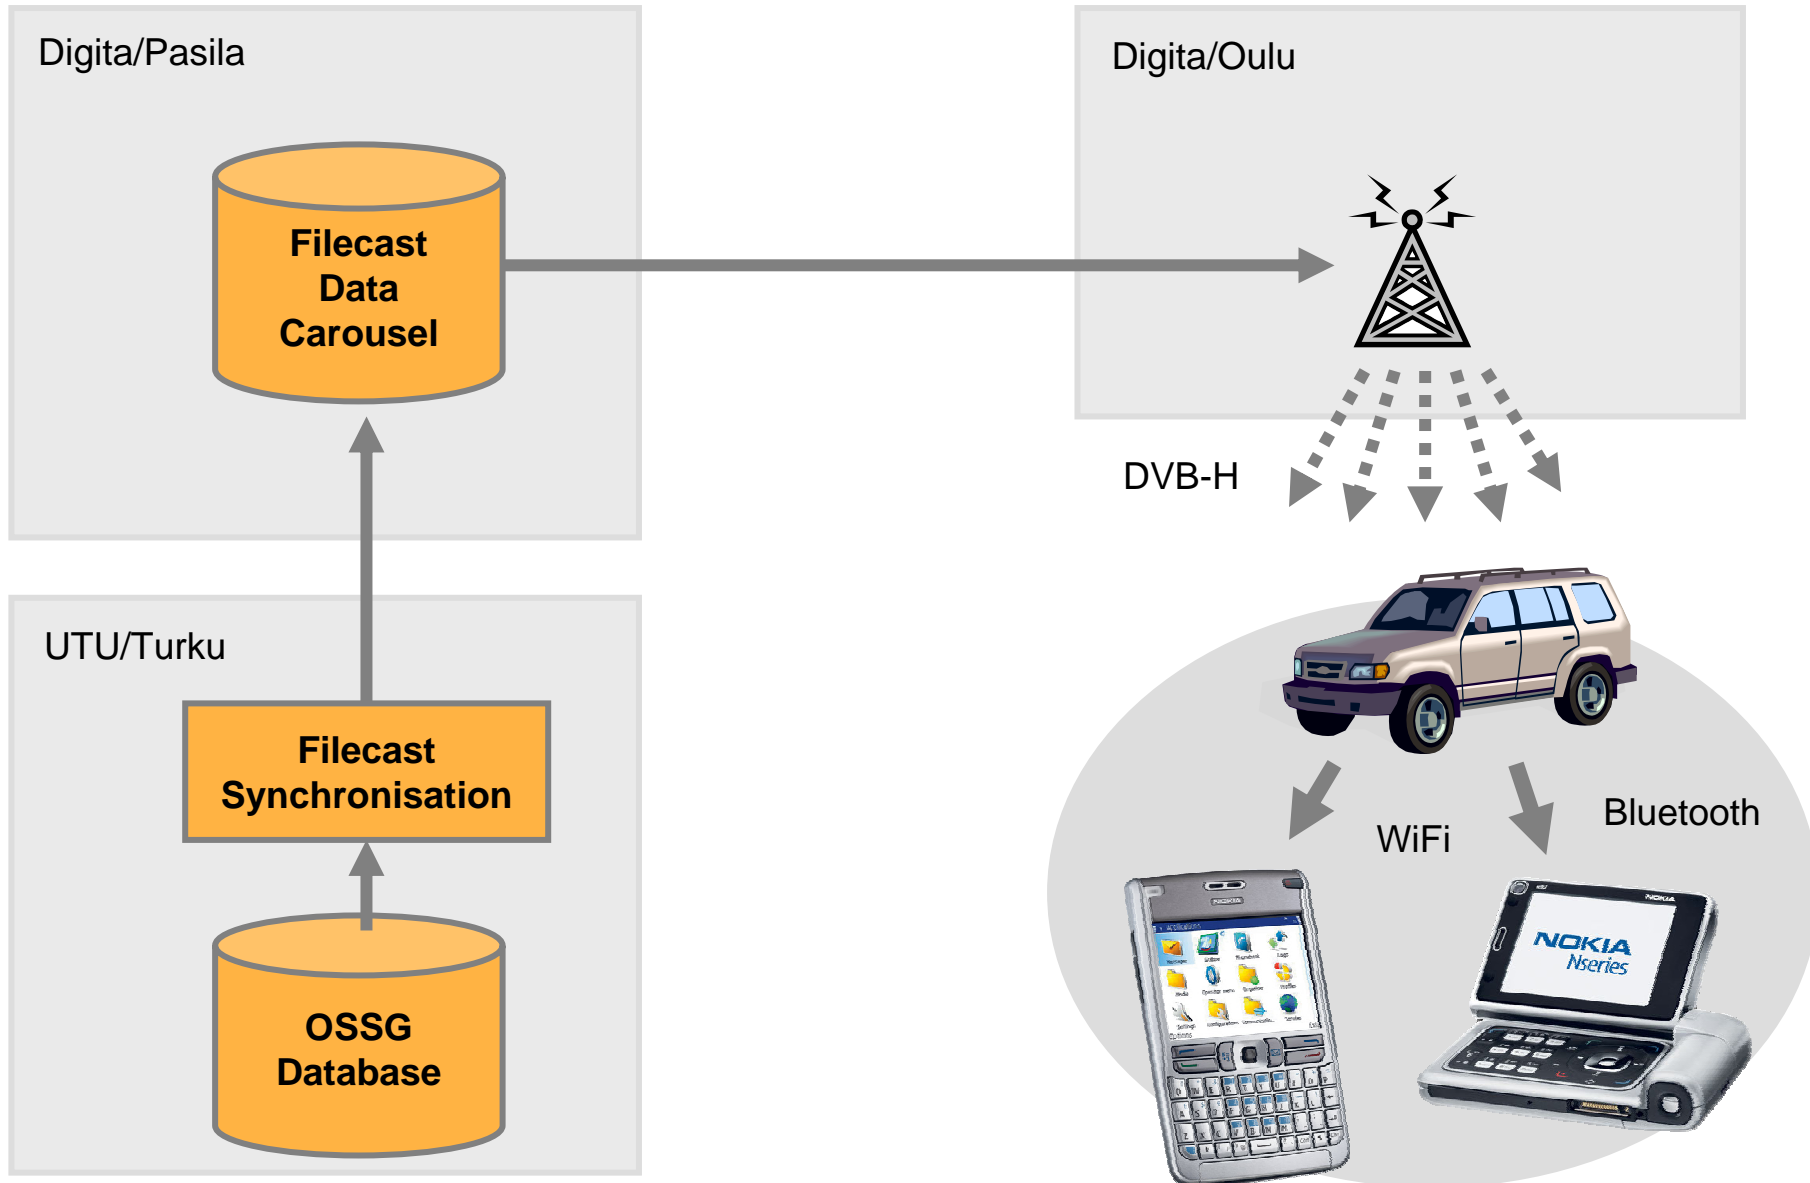

## DVB-H LITE

- Light R&D and promotion platform for DVB-H services
- Service system combines broadcast, cellular and fixed networks
- Originates in DVB-H and general network convergence research
- Enables studies and research of novel service concepts
- Easy-to-use and flexible interface for commercial studies
- Consists of
  - ESG LITE – ESG Generator
  - Flute LITE – Filecast Server
  - IPE LITE – IP Encapsulator
  - LITE Communication Server – Support for point-to-point communication

### – Client application extension for DVB-H LITE

- High level convergence of cellular, fixed and broadcast networks
- User interface and content delivery system for DVB-H LITE
- One user interface for all services in all available networks
  - Aimed at service and networks operators
  - A tool for providing relevant and contextualized information (services) to users through multiple networks
- Client side Network Manager provides “Multi-network Roaming”
  - Discovery of available networks (broadcast and point-to-point)
  - Providing a list of services available on a given network

## OSSG Menu – 3GSM 2007 Demo

---

**dtv group**

UNIVERSITY OF TURKU

## RoadTV Pilot Configuration

- Diversity receiving of DVB-H signal using USB DVB-T receivers (3)
- Laptop computer running Linux OS
- Bluetooth GPS receivers connected to mobile phones or Cardbus GPS receivers connected to laptop
- WiFi Access Point providing connection to client devices (using http protocol)
- Nokia E60, E61 and N92 mobile phones used as client devices