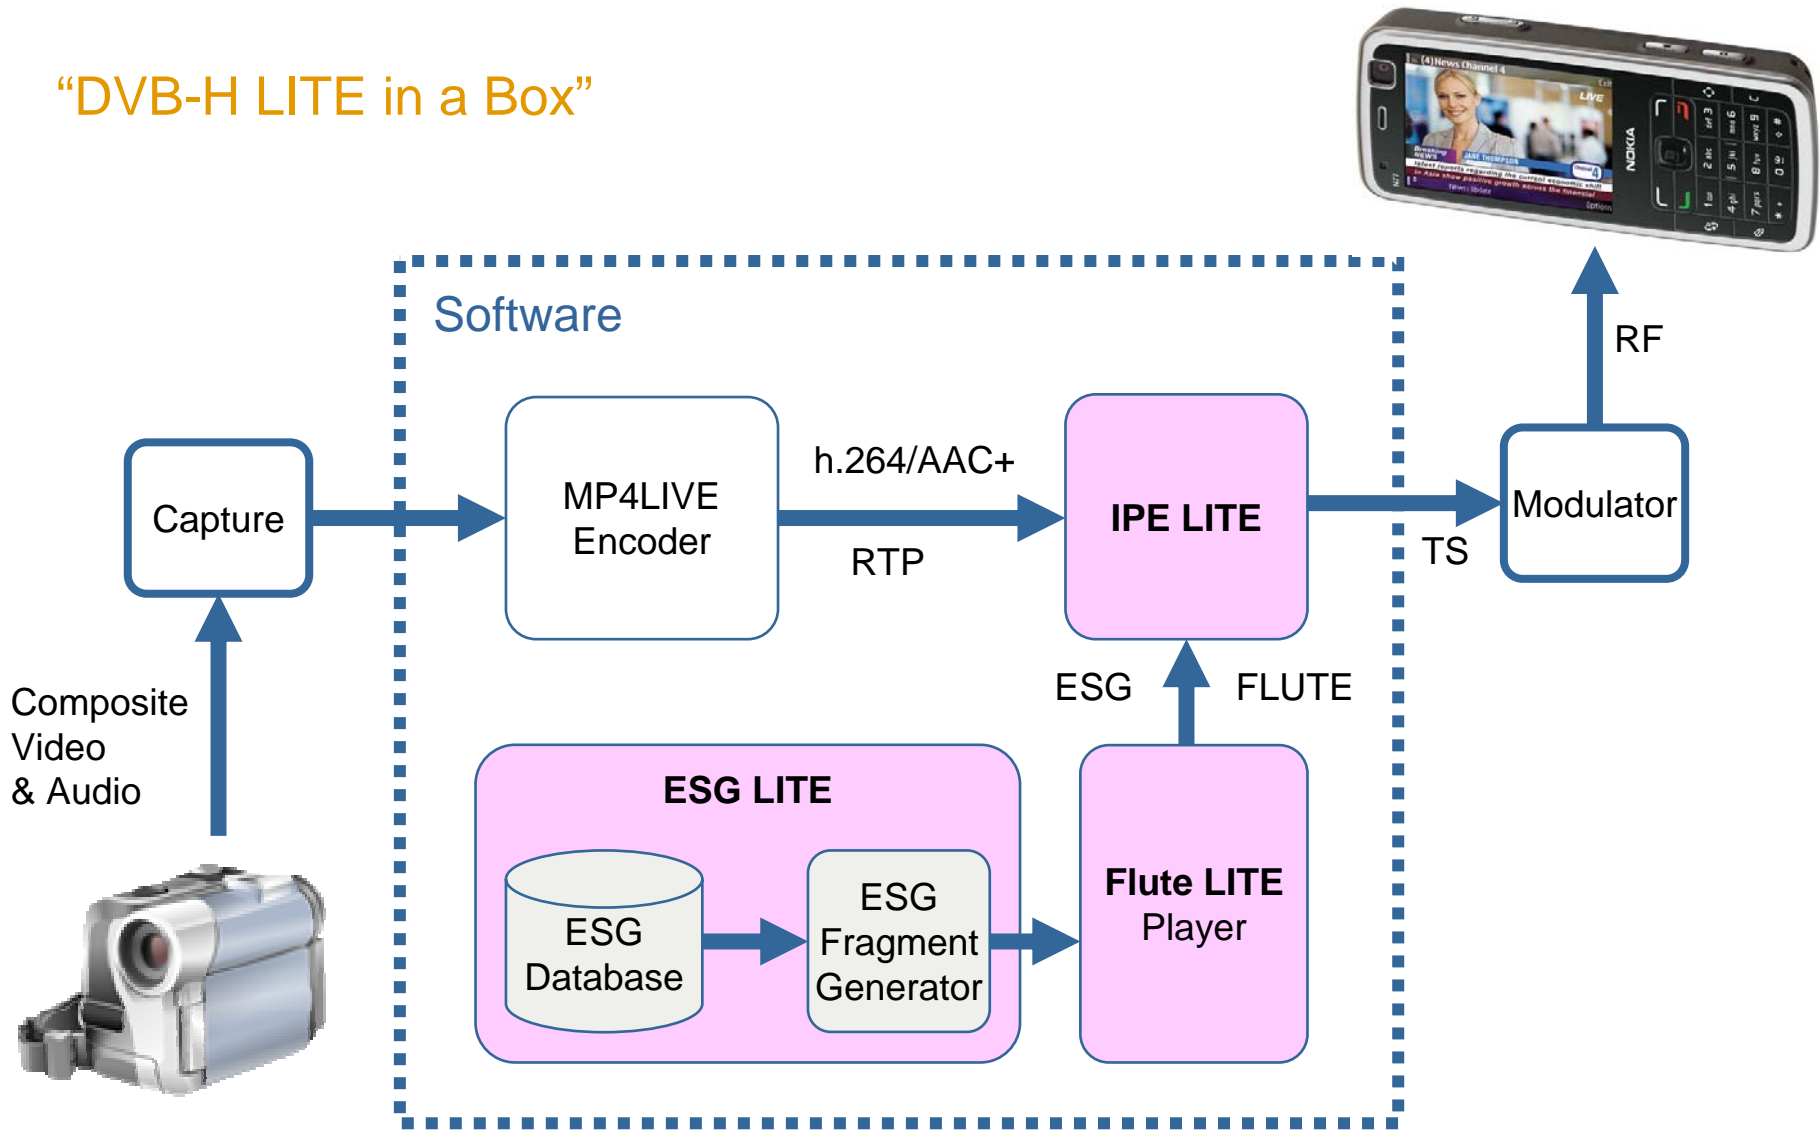

“DVB-H LITE in a Box”