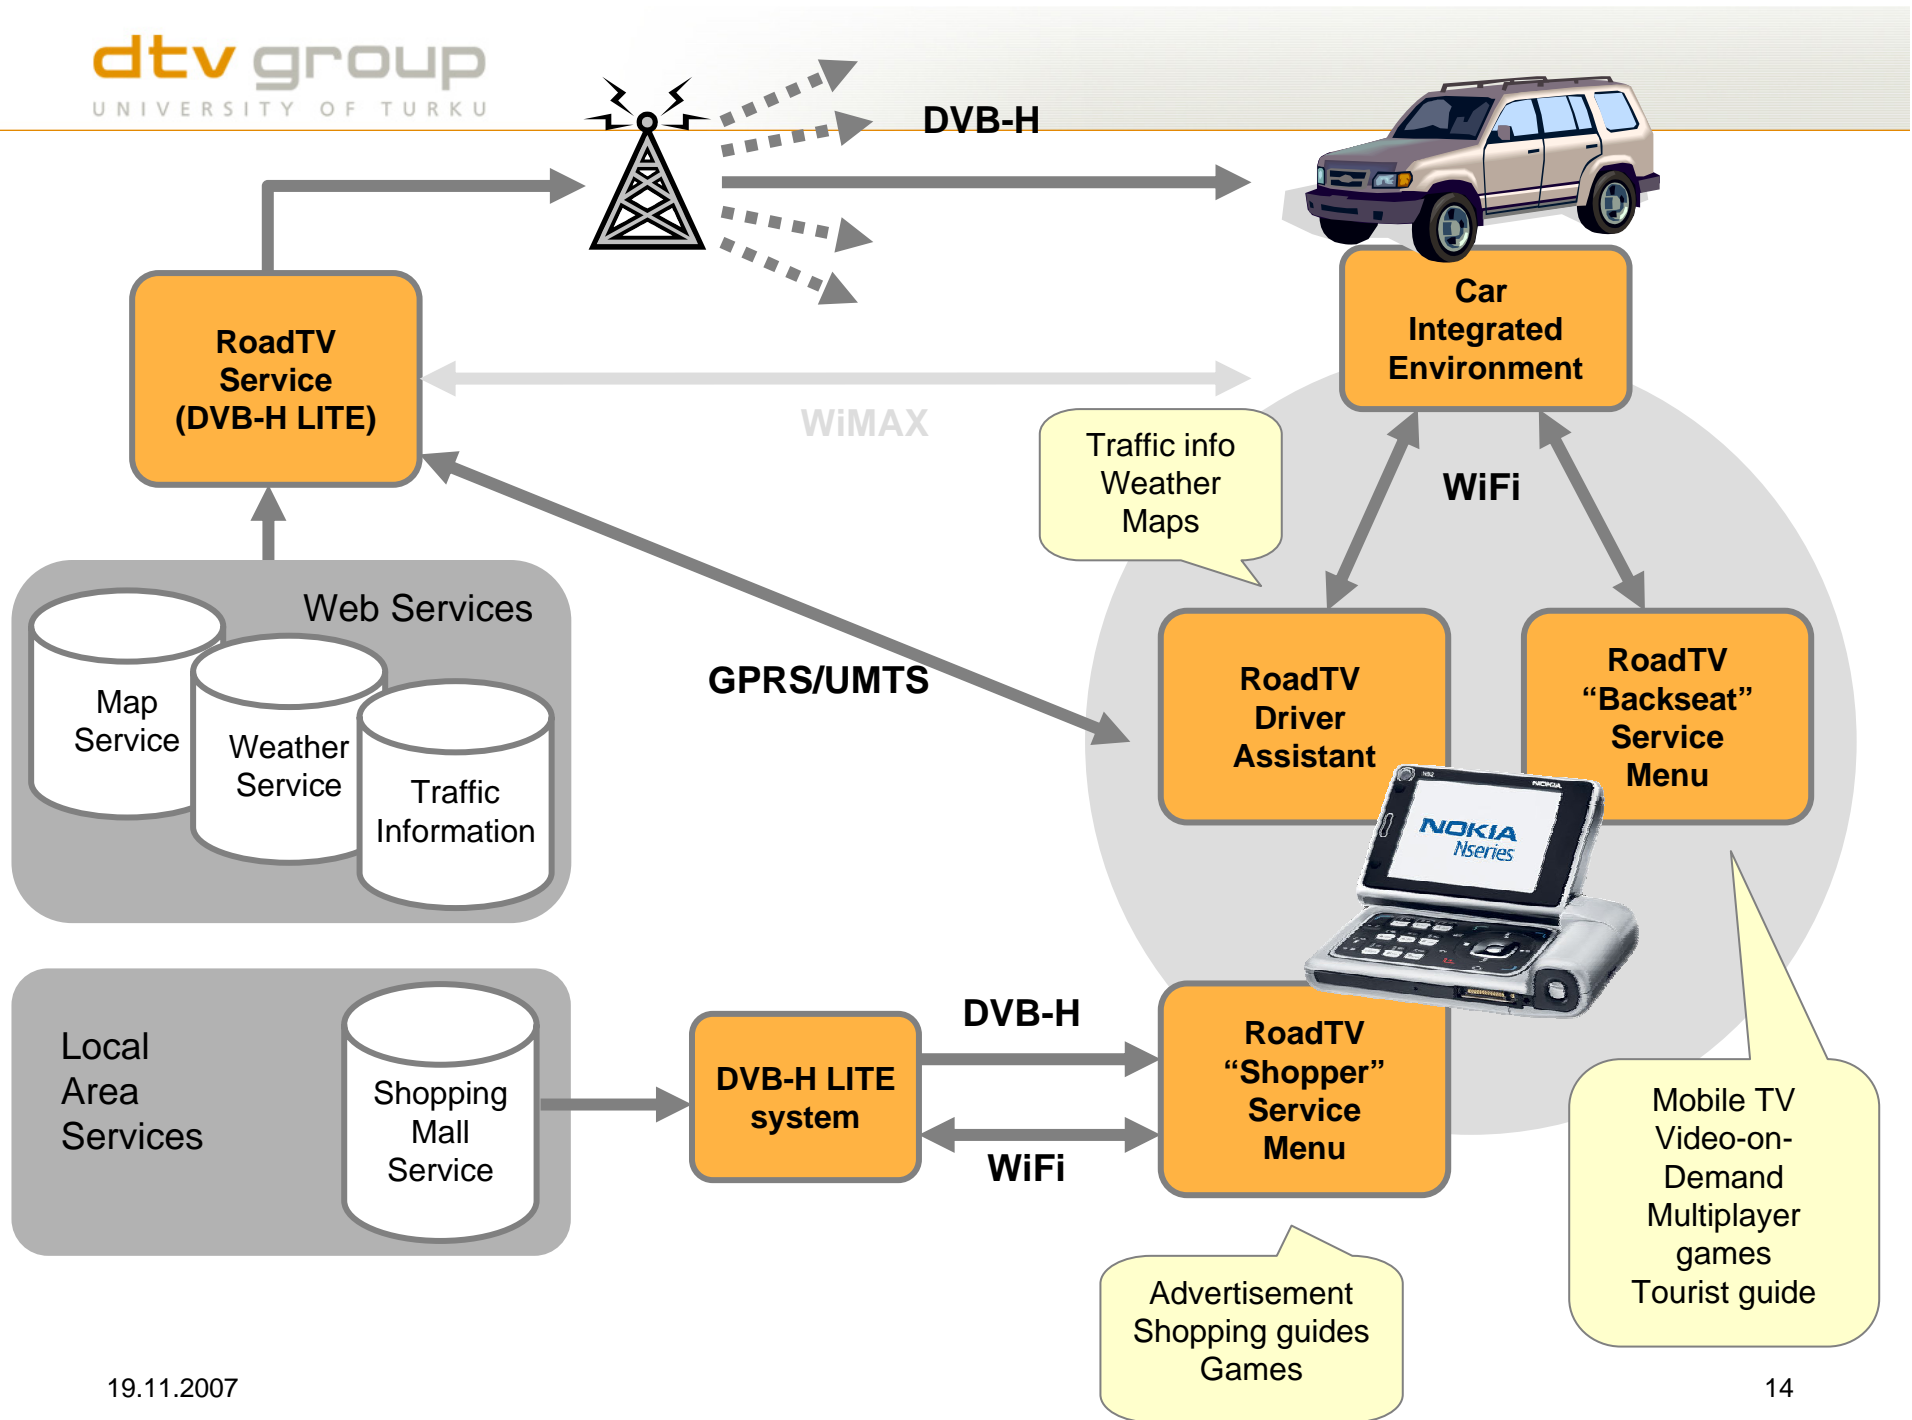

## DVB-H LITE

- Light R&D and promotion platform for DVB-H services
- Service system combines broadcast, cellular and fixed networks
- Originates in DVB-H and general network convergence research
- Enables studies and research of novel service concepts
- Easy-to-use and flexible interface for commercial studies
- Consists of
  - ESG LITE – ESG Generator
  - Flute LITE – Filecast Server
  - IPE LITE – IP Encapsulator
  - LITE Communication Server – Support for point-to-point communication

### – Client application extension for DVB-H LITE

- High level convergence of cellular, fixed and broadcast networks
- User interface and content delivery system for DVB-H LITE
- One user interface for all services in all available networks
  - Aimed at service and networks operators
  - A tool for providing relevant and contextualized information (services) to users through multiple networks
- Client side Network Manager provides “Multi-network Roaming”
  - Discovery of available networks (broadcast and point-to-point)
  - Providing a list of services available on a given network

## RoadTV Pilot Configuration

- Diversity receiving of DVB-H signal using USB DVB-T receivers (3)
- Laptop computer running Linux OS
- Bluetooth GPS receivers connected to mobile phones or Cardbus GPS receivers connected to laptop
- WiFi Access Point providing connection to client devices (using http protocol)
- Nokia E60, E61 and N92 mobile phones used as client devices

## Further Developments – “Multinetwork Roaming”

- OSSG Menu and RoadTV application combined provides “Multinetwork Roaming”
- Same client device can detect different contexts by discovering networks
- Local services provided by, for example shopping centers or sports arenas