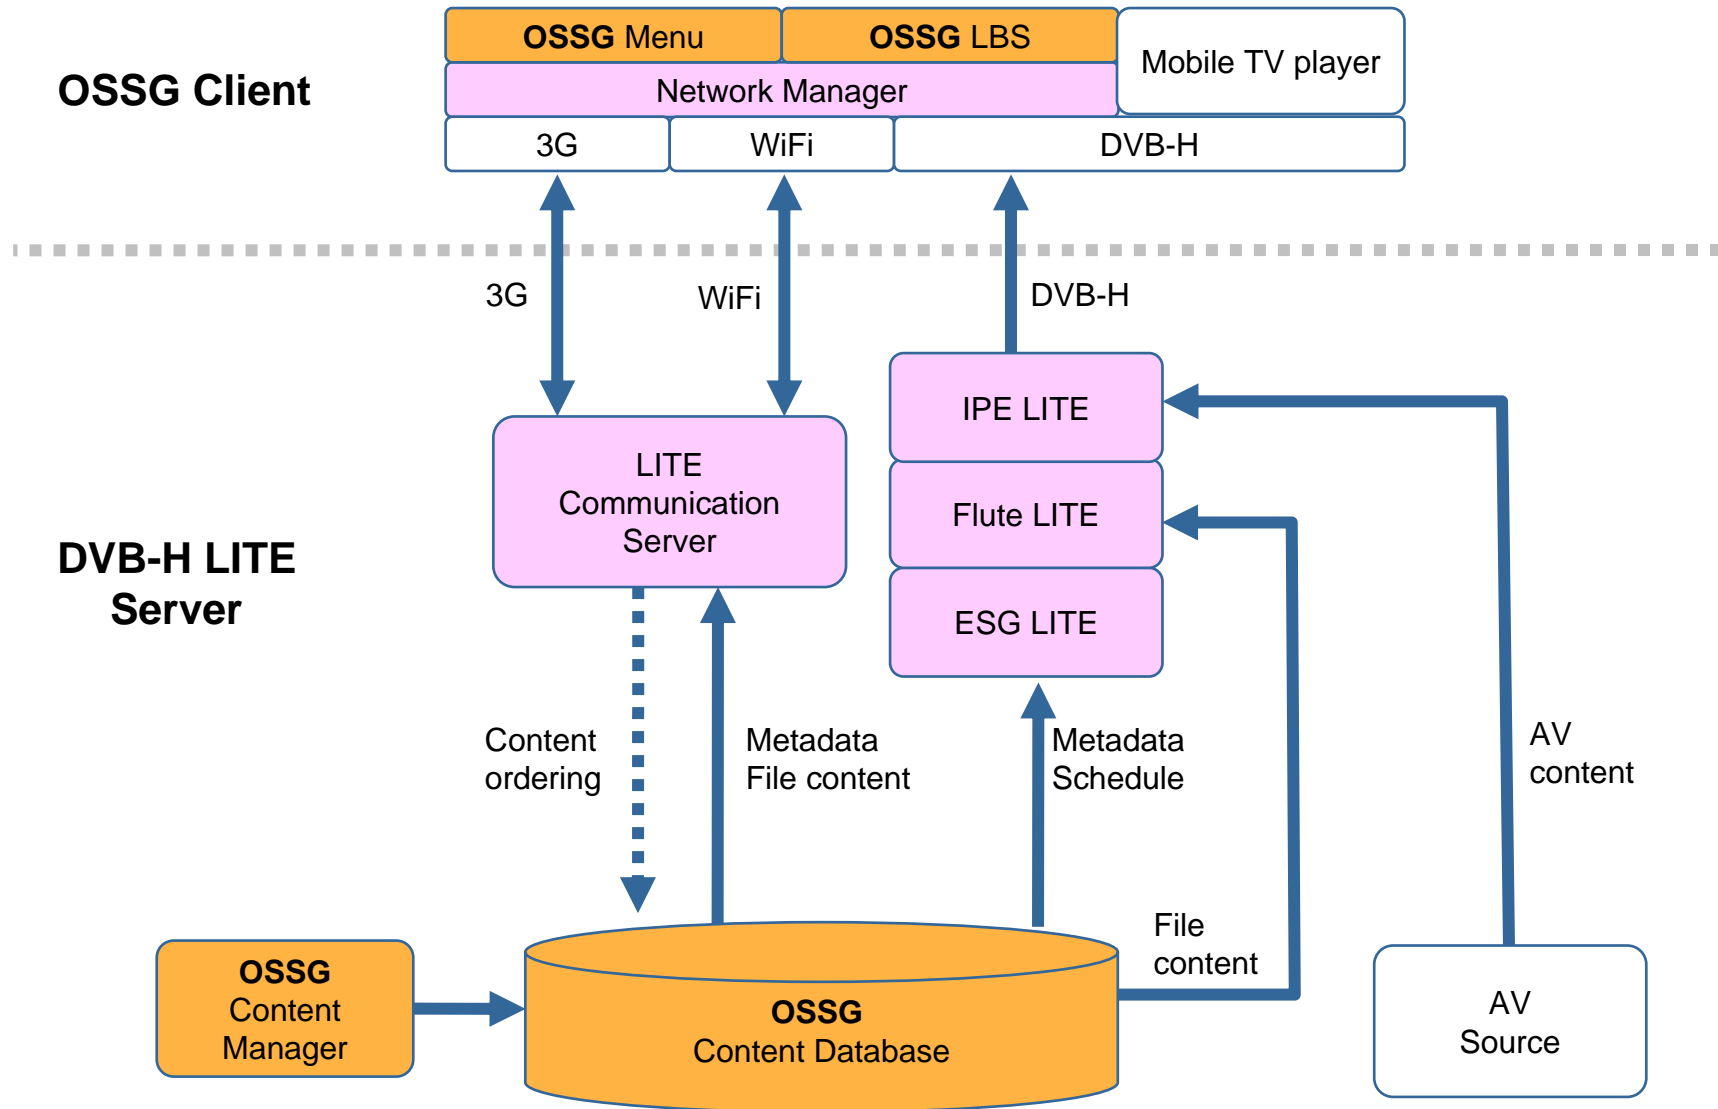

## Software development and ITS research of Dtv group

1. DVB-H LITE – Converged network application platform
2. ITS development utilizing DVB-H LITE – The RoadTV Concept
3. Mobile TV with DVB-H LITE – Demonstration

# 1. DVB-H LITE – Converged network application platform

## DVB-H LITE

- Light R&D and promotion platform for DVB-H services
- Service system combines broadcast, cellular and fixed networks
- Originates in DVB-H and general network convergence research
- Enables studies and research of novel service concepts
- Easy-to-use and flexible interface for commercial studies
- Consists of
  - ESG LITE – ESG Generator
  - Flute LITE – Filecast Server
  - IPE LITE – IP Encapsulator
  - LITE Communication Server – Support for point-to-point communication

### – Client application extension for DVB-H LITE

- High level convergence of cellular, fixed and broadcast networks
- User interface and content delivery system for DVB-H LITE
- One user interface for all services in all available networks
  - Aimed at service and networks operators
  - A tool for providing relevant and contextualized information (services) to users through multiple networks
- Client side Network Manager provides “Multi-network Roaming”
  - Discovery of available networks (broadcast and point-to-point)
  - Providing a list of services available on a given network