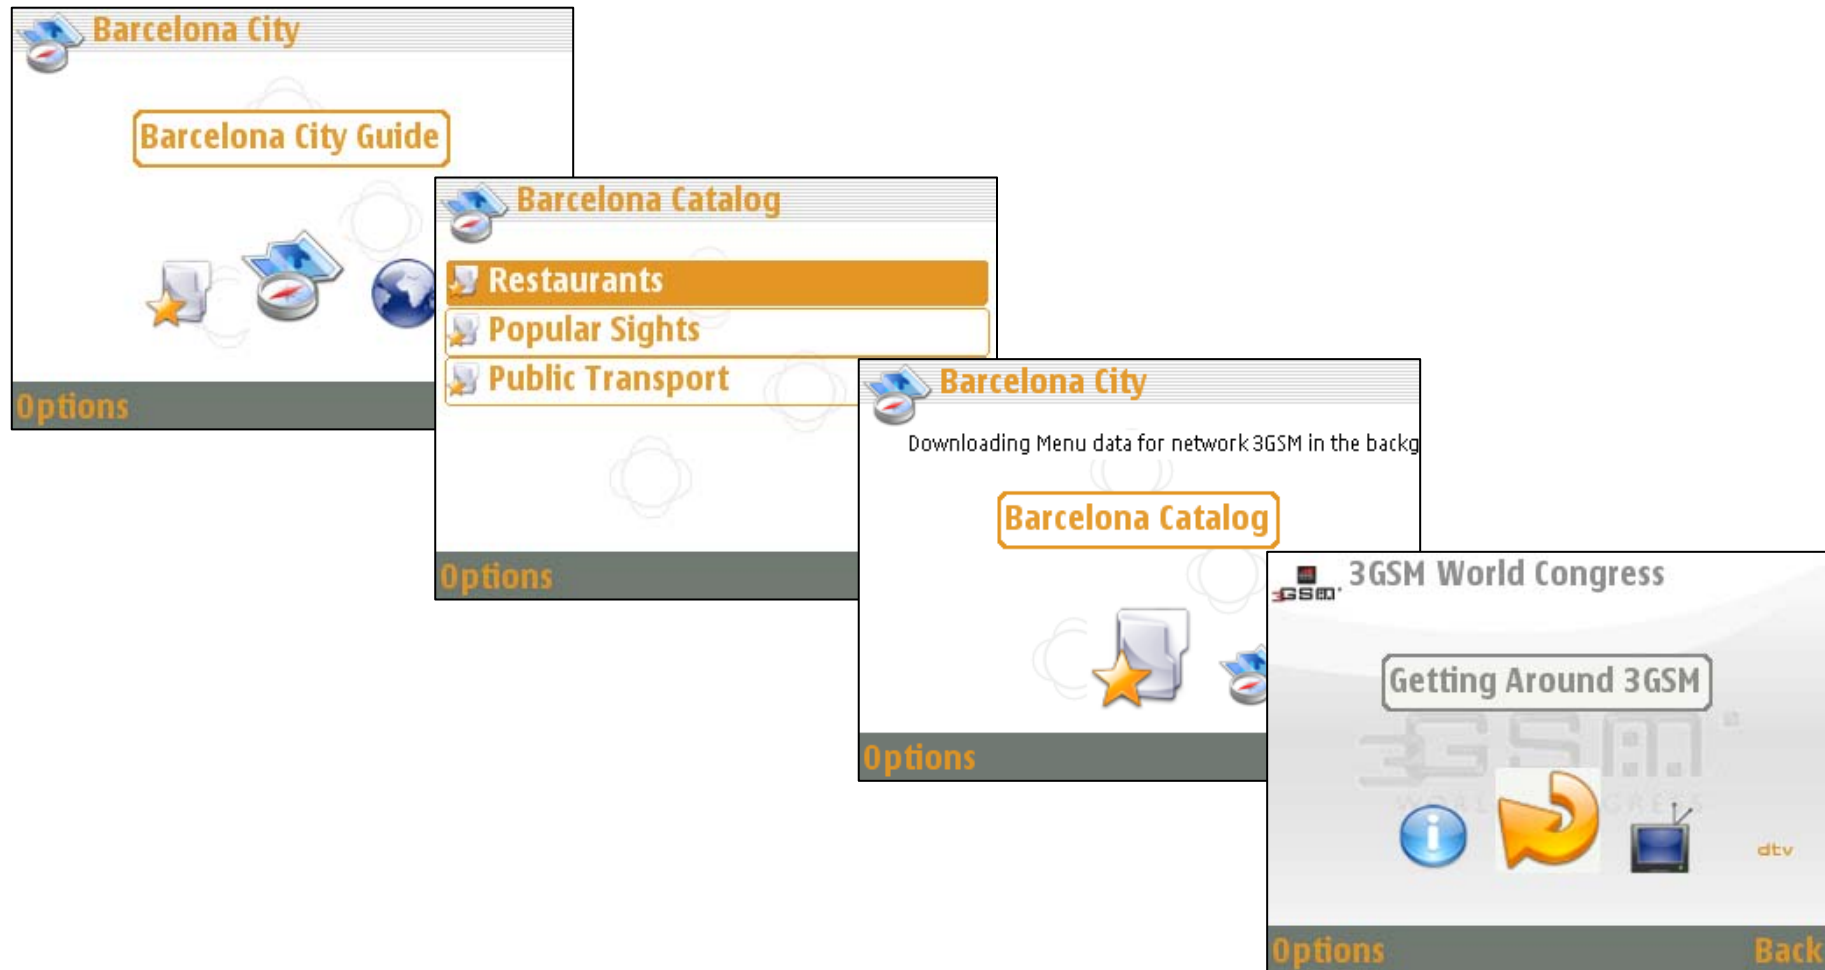

OSSG Menu – 3GSM 2007 Demo